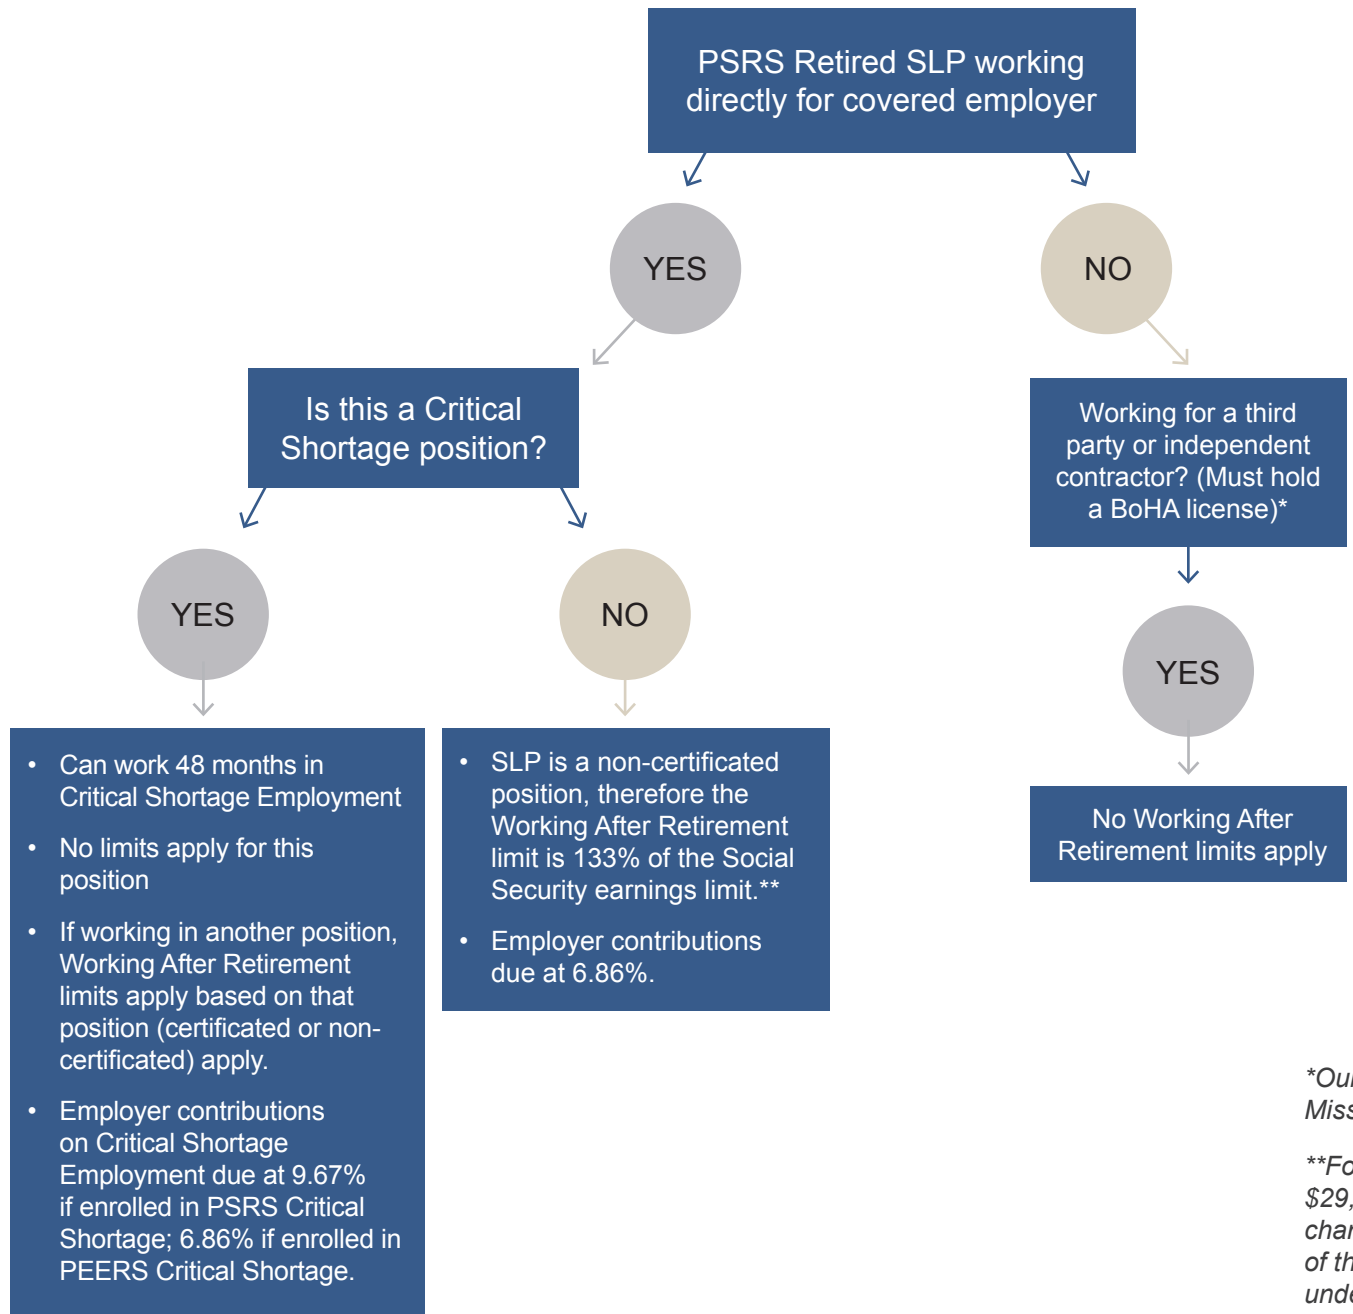

Speech Implementor

- Retired teacher working as a Speech Implementor
- Must be under supervision of SLP
- 550 hours/50% limits apply

**Our understanding based on guidance from Missouri Speech Language Hearing Association.*

***For the 2024-2025 school year, the limit is \$29,685.60. Please note, this limit is subject to change each year and will be reduced to 100% of the Social Security earnings limit for persons under full retirement age starting July 1, 2028.*